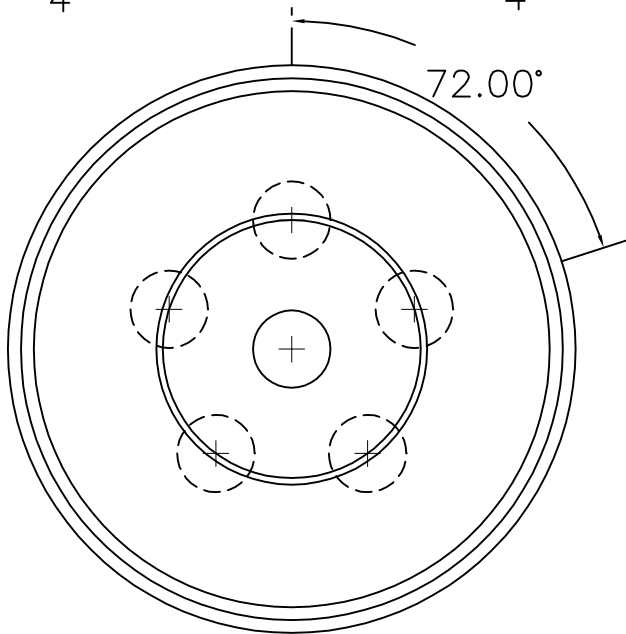

Military Style Wheel

WHEEL	Sheet 24	Fire Truck #24
DWG#0009122009	DRAWN BY CARL MILLS 9-12-09	Carl's Violin's and Toy's
Full		WHEEL DETAIL
		COPYRIGHT 2009