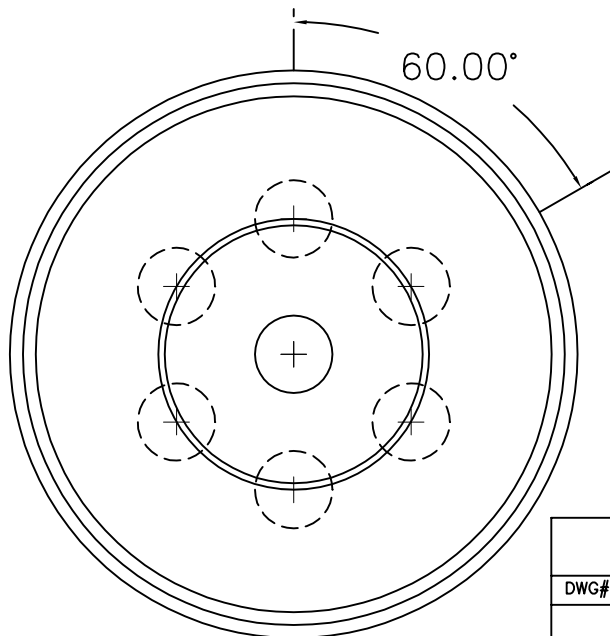

Military Style Wheel

WHEEL	Sheet 24	Fire Truck #24
DWG#0009122009	DRAWN BY CARL MILLS 9-12-09	Carl's Violin's and Toy's
Full		WHEEL DETAIL
		COPYRIGHT 2009